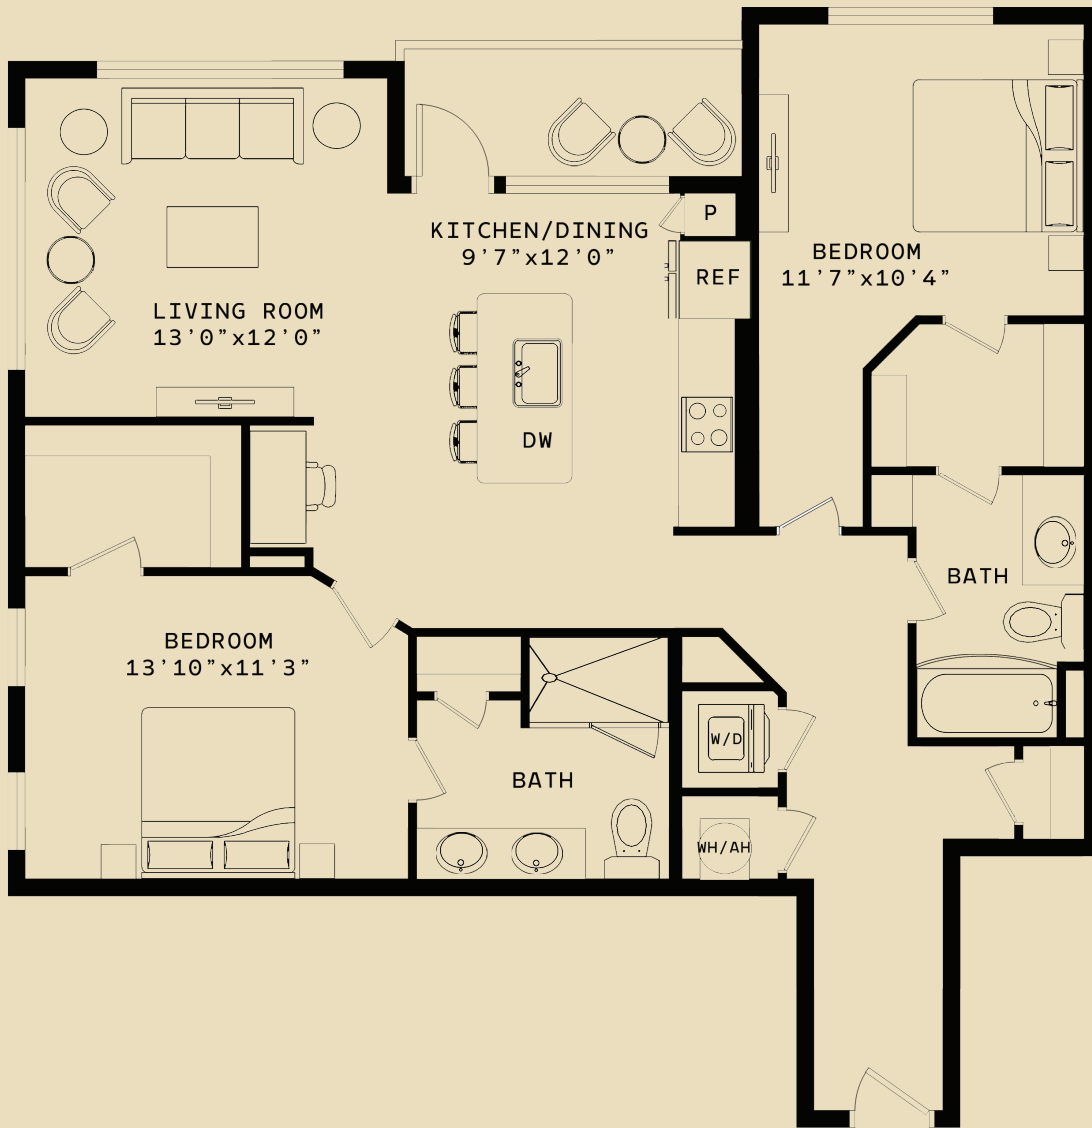

VENABLE

464 E. PETTIGREW ST. DURHAM, NC 27701
VENABLEAPARTMENTS.COM

MORRIS

2 BEDROOMS

2 BATHS

1185 SF

ROOM DIMENSIONS AND SQUARE FOOTAGE MAY VARY FROM THOSE SHOWN ON THIS PLAN. FLOORPLANS ARE FOR ILLUSTRATIVE PURPOSES ONLY. PLEASE CONTACT YOUR LEASING REPRESENTATIVE FOR DETAILED INFORMATION ON YOUR SELECTED PLAN.