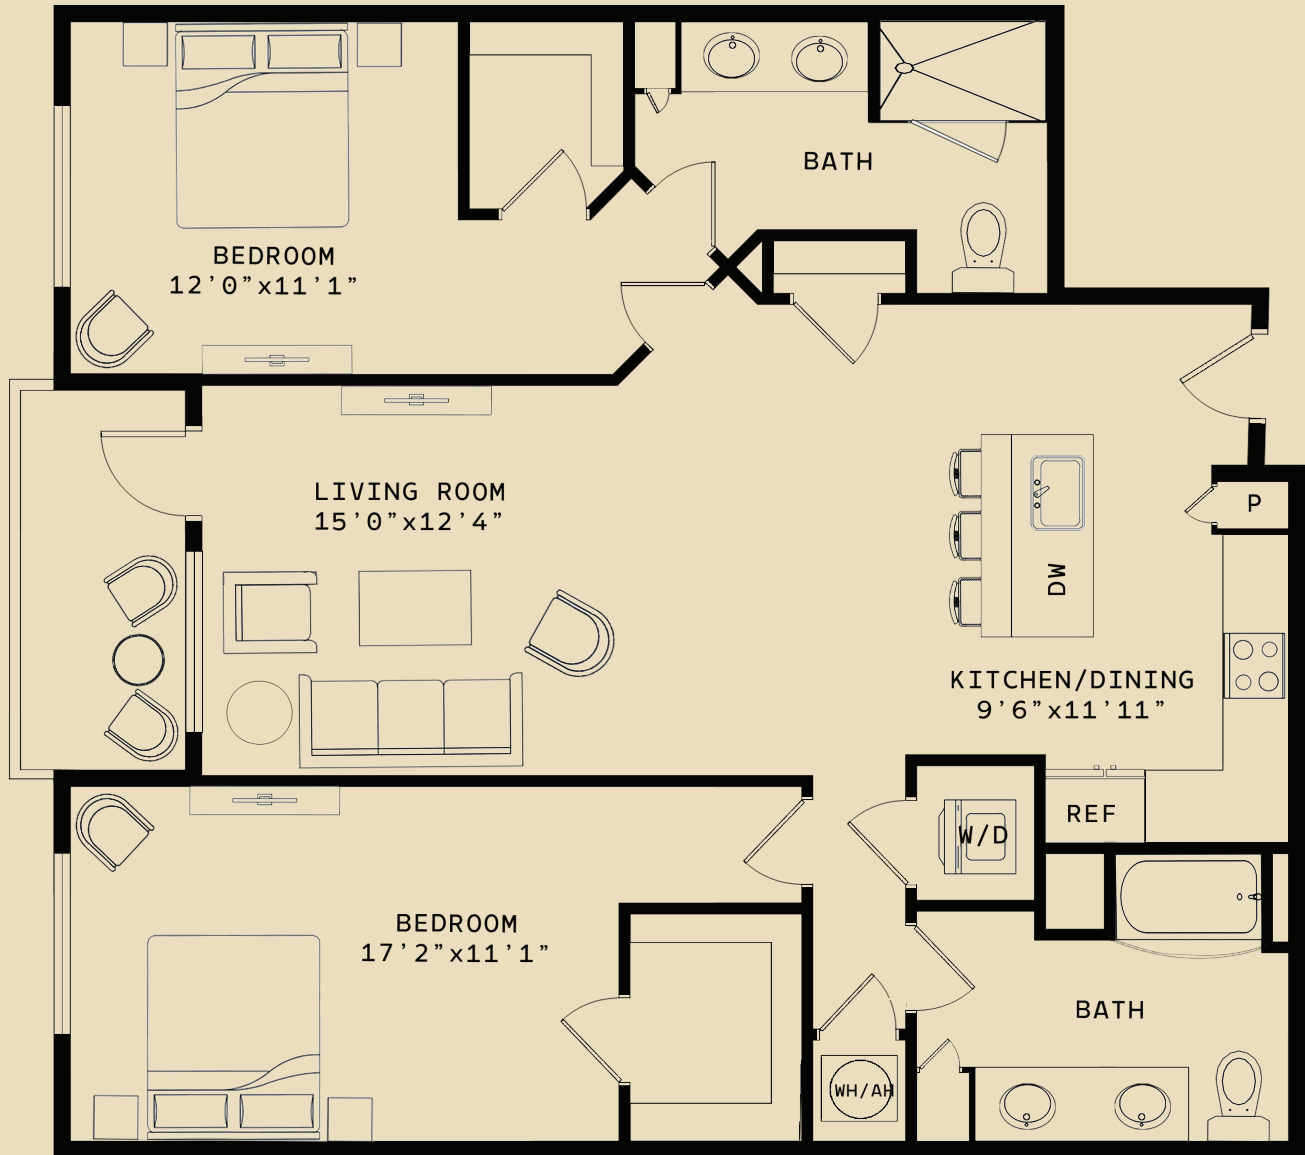

VENABLE

464 E. PETTIGREW ST. DURHAM, NC 27701
VENABLEAPARTMENTS.COM

LIBERTY

2 BEDROOMS

2 BATHS

1275 SF

ROOM DIMENSIONS AND SQUARE FOOTAGE MAY VARY FROM THOSE SHOWN ON THIS PLAN. FLOORPLANS ARE FOR ILLUSTRATIVE PURPOSES ONLY. PLEASE CONTACT YOUR LEASING REPRESENTATIVE FOR DETAILED INFORMATION ON YOUR SELECTED PLAN.