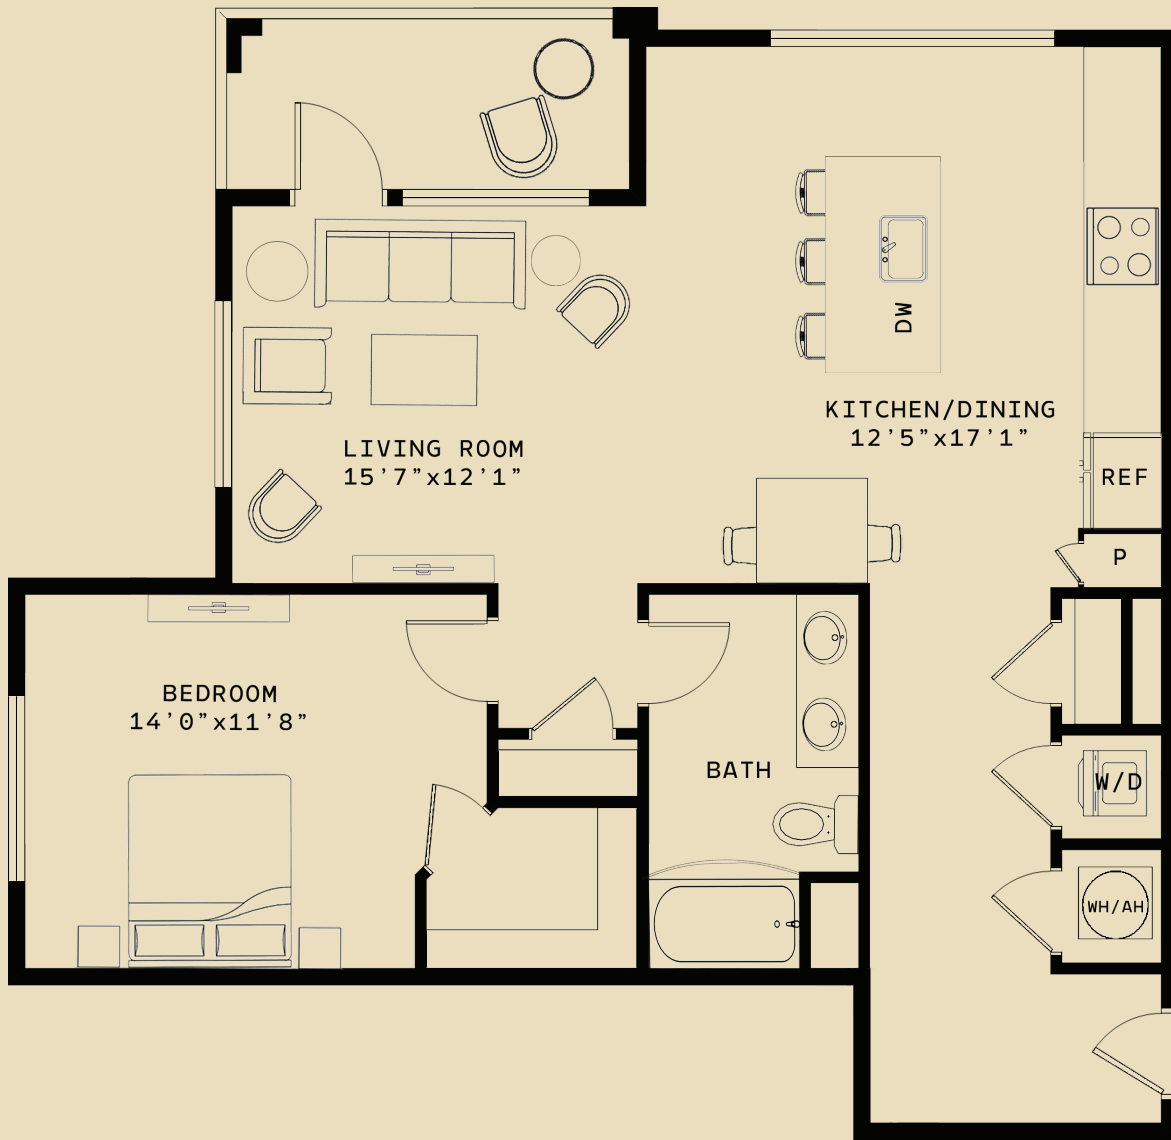

VENABLE

464 E. PETTIGREW ST. DURHAM, NC 27701
VENABLEAPARTMENTS.COM

JACKSON

1 BEDROOM

1 BATH

964 SF

ROOM DIMENSIONS AND SQUARE FOOTAGE MAY VARY FROM THOSE SHOWN ON THIS PLAN. FLOORPLANS ARE FOR ILLUSTRATIVE PURPOSES ONLY. PLEASE CONTACT YOUR LEASING REPRESENTATIVE FOR DETAILED INFORMATION ON YOUR SELECTED PLAN.