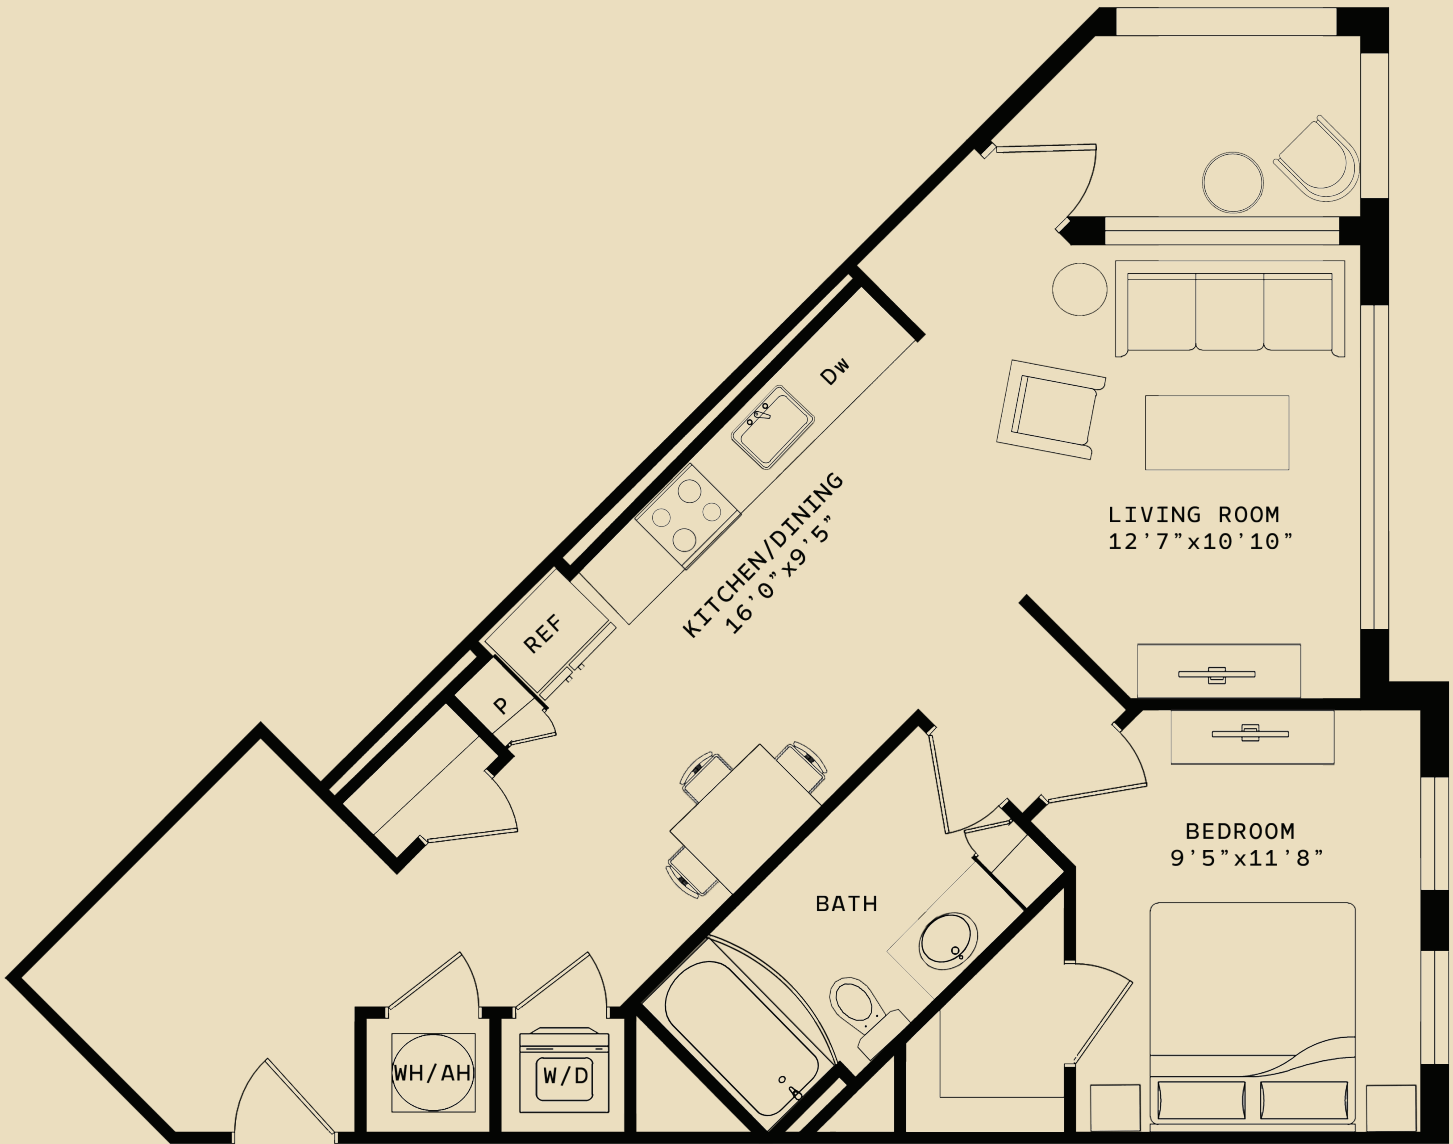

## FULLER

1 BEDROOM

1 BATH

733 SF

ROOM DIMENSIONS AND SQUARE FOOTAGE MAY VARY FROM THOSE SHOWN ON THIS PLAN. FLOORPLANS ARE FOR ILLUSTRATIVE PURPOSES ONLY. PLEASE CONTACT YOUR LEASING REPRESENTATIVE FOR DETAILED INFORMATION ON YOUR SELECTED PLAN.