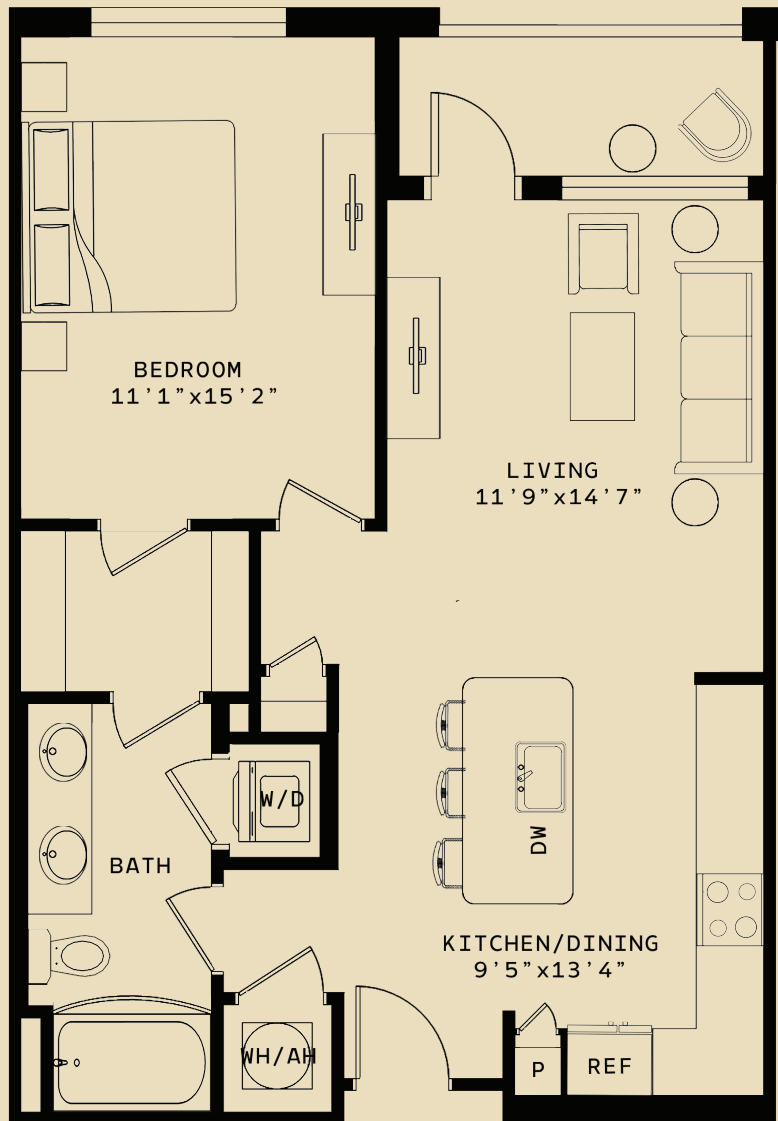

VENABLE

464 E. PETTIGREW ST. DURHAM, NC 27701
VENABLEAPARTMENTS.COM

ELM

1 BEDROOM

1 BATH

763 SF

ROOM DIMENSIONS AND SQUARE FOOTAGE MAY VARY FROM THOSE SHOWN ON THIS PLAN. FLOORPLANS ARE FOR ILLUSTRATIVE PURPOSES ONLY. PLEASE CONTACT YOUR LEASING REPRESENTATIVE FOR DETAILED INFORMATION ON YOUR SELECTED PLAN.