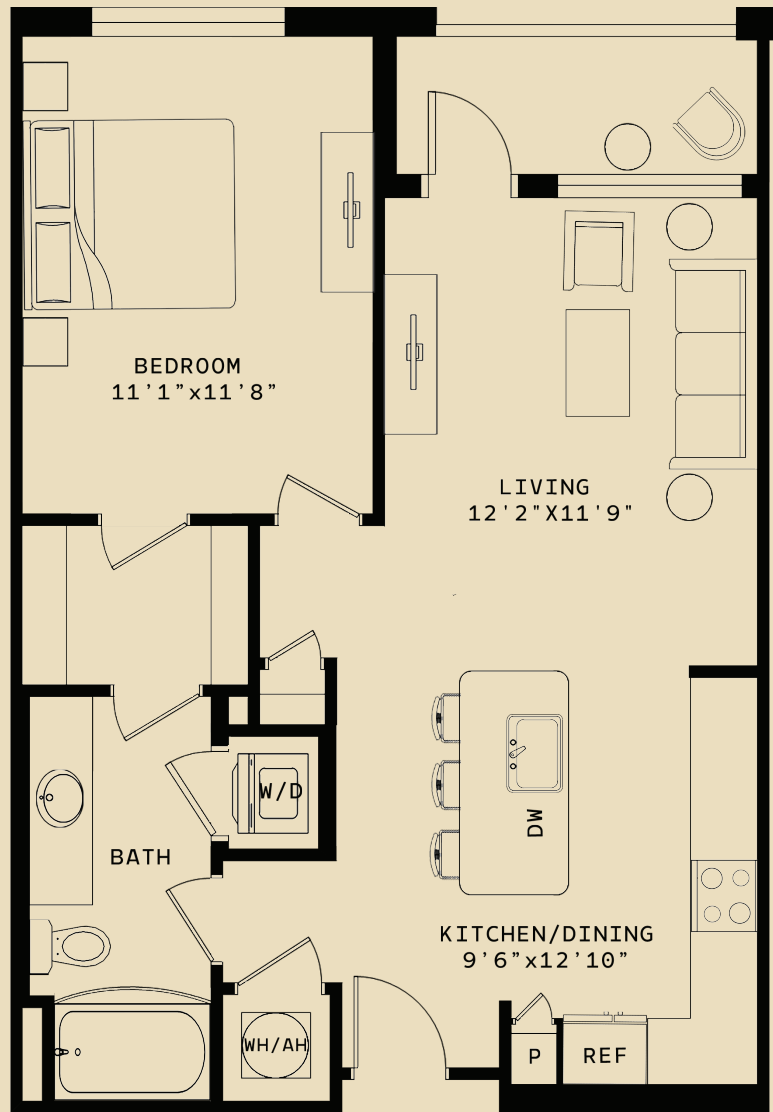

VENABLE

464 E. PETTIGREW ST. DURHAM, NC 27701
VENABLEAPARTMENTS.COM

*BALCONY IN SELECT APARTMENTS ONLY

COBB

1 BEDROOM

1 BATH

645-715 SF

ROOM DIMENSIONS AND SQUARE FOOTAGE MAY VARY FROM THOSE SHOWN ON THIS PLAN. FLOORPLANS ARE FOR ILLUSTRATIVE PURPOSES ONLY. PLEASE CONTACT YOUR LEASING REPRESENTATIVE FOR DETAILED INFORMATION ON YOUR SELECTED PLAN.