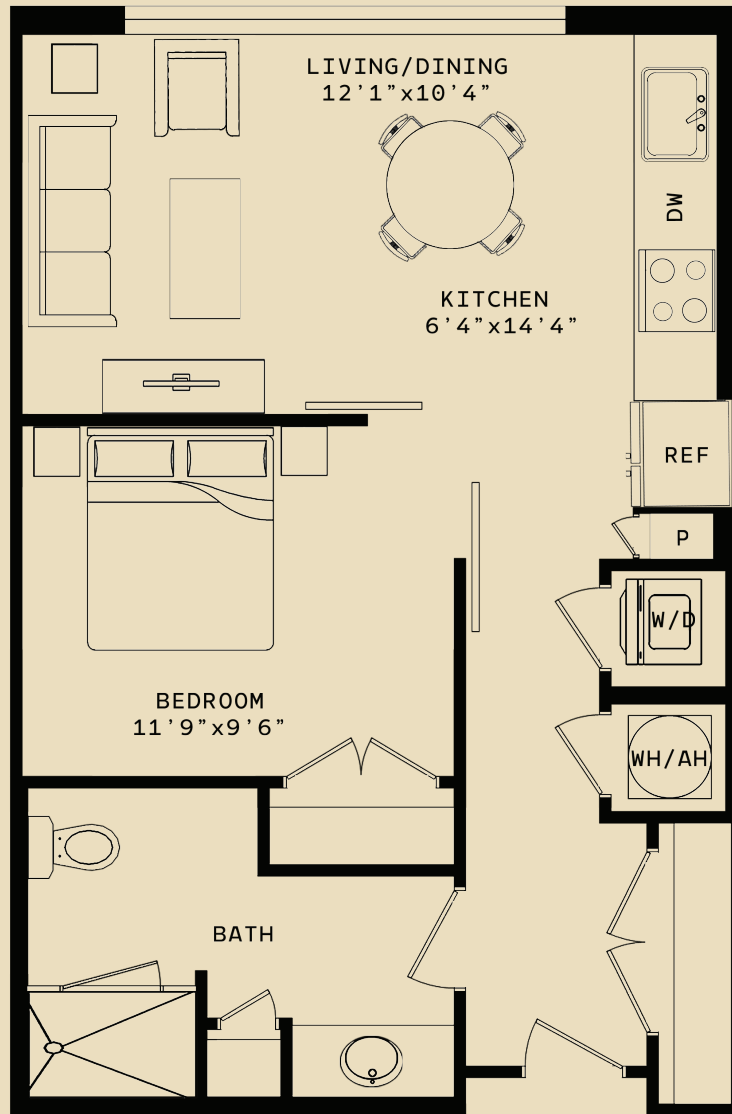

## CHESTNUT

1 BEDROOM

1 BATH

595 SF

ROOM DIMENSIONS AND SQUARE FOOTAGE MAY VARY FROM THOSE SHOWN ON THIS PLAN. FLOORPLANS ARE FOR ILLUSTRATIVE PURPOSES ONLY. PLEASE CONTACT YOUR LEASING REPRESENTATIVE FOR DETAILED INFORMATION ON YOUR SELECTED PLAN.