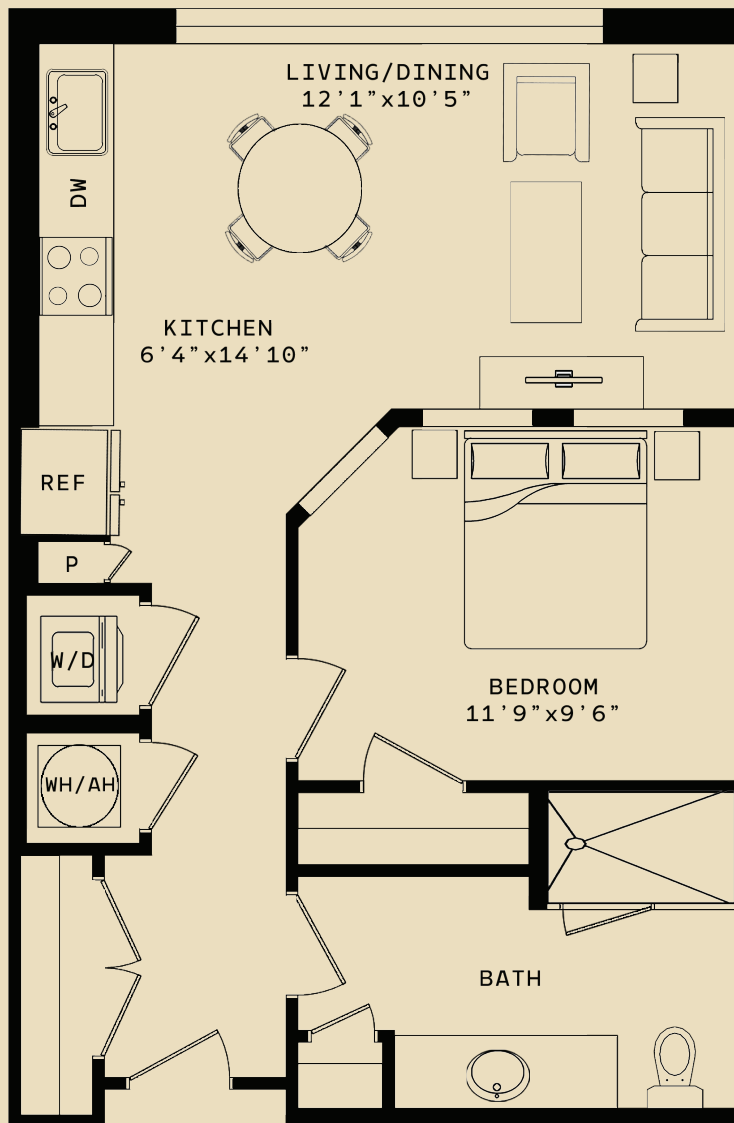

## CARLTON

1 BEDROOM

1 BATH

595 SF

ROOM DIMENSIONS AND SQUARE FOOTAGE MAY VARY FROM THOSE SHOWN ON THIS PLAN. FLOORPLANS ARE FOR ILLUSTRATIVE PURPOSES ONLY. PLEASE CONTACT YOUR LEASING REPRESENTATIVE FOR DETAILED INFORMATION ON YOUR SELECTED PLAN.