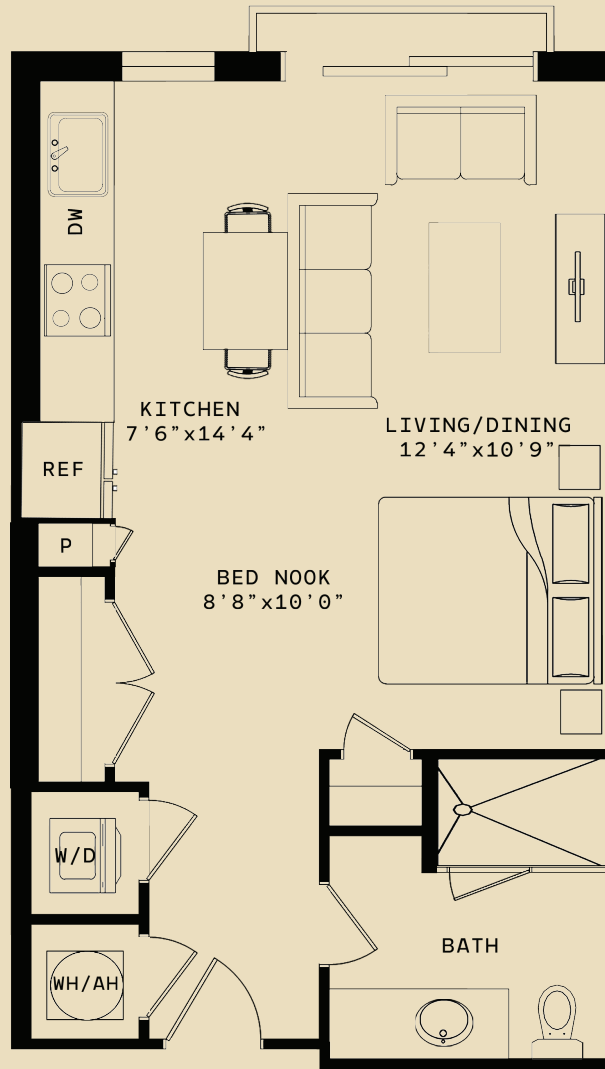

VENABLE

464 E. PETTIGREW ST. DURHAM, NC 27701
VENABLEAPARTMENTS.COM

*BALCONY IN SELECT APARTMENTS ONLY

BLACKWELL

STUDIO

1 BATH

533 SF

ROOM DIMENSIONS AND SQUARE FOOTAGE MAY VARY FROM THOSE SHOWN ON THIS PLAN. FLOORPLANS ARE FOR ILLUSTRATIVE PURPOSES ONLY. PLEASE CONTACT YOUR LEASING REPRESENTATIVE FOR DETAILED INFORMATION ON YOUR SELECTED PLAN.